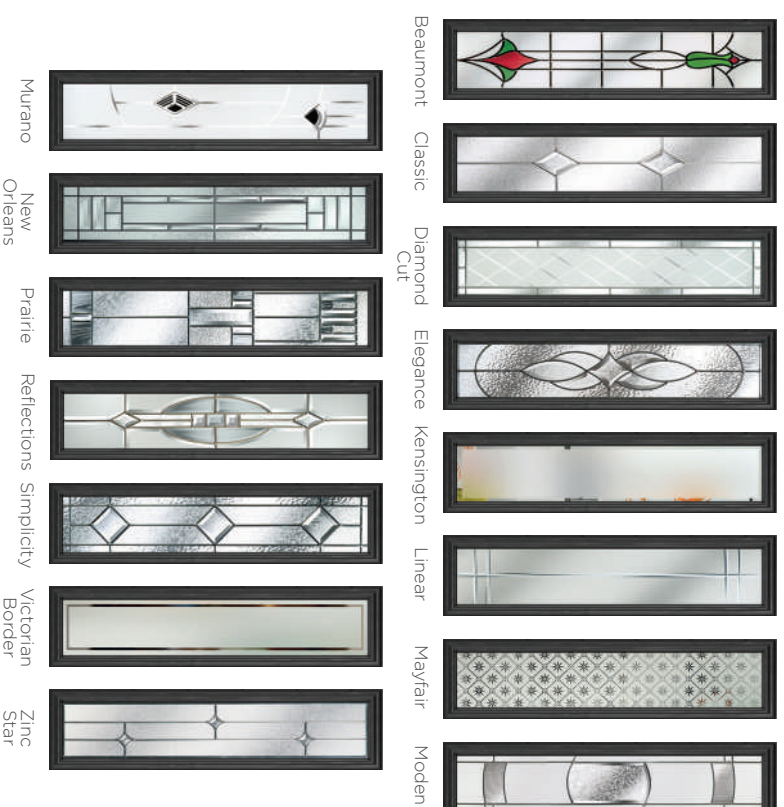

6 Decorative Glass Options

Aurora

Bullseye

Greenwich

Kensington

Masterline

Sticks

Hamilton

15 Decorative Glass Options

Westminster
Colour - Black
Glass - Victorian Border

32 **Build your own door at compdoor.co.uk**

White

Cream

Foiled White

Agate Grey

Anthracite