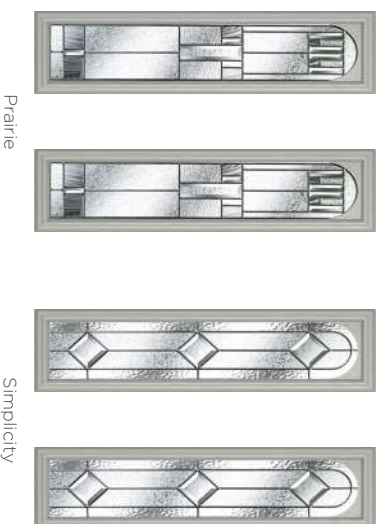

An Elegant Twist

Similar to the Whitmore but with an elegant twist, the Elmhurst offers a softer look with curved arch glazing.

5 Decorative Glass Options

Elmhurst
Colour - Agate Grey
Glass - Prairie

Learn more about these styles at compdoor.co.uk