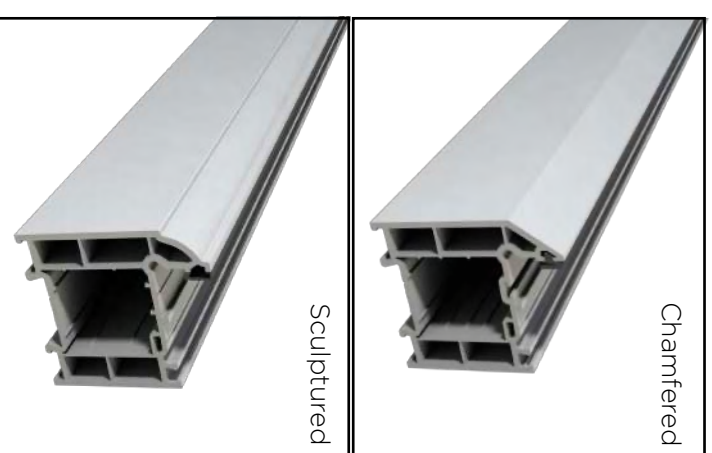

York

Rutland & Sutherland

Frame Colours

Outer Frame Options

InvisiEdge Colours

Our technically advanced InvisiEdge system gives a seamless colour edge to the door faces maintaining perfect aesthetics whilst ensuring up to 100% moisture resistance.