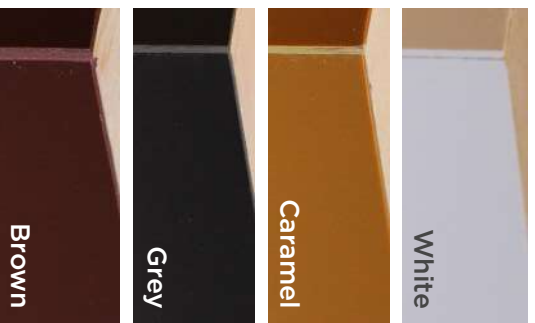

York

Rutland & Sutherland

Frame Colours

Outer Frame Options

InvisiEdge Colours

Our technically advanced InvisiEdge system gives a seamless colour edge to the door faces maintaining perfect aesthetics whilst ensuring up to 100% moisture resistance.

White InvisiEdge comes as standard. We utilise brown or caramel to compliment Rosewood, Oak and Irish Oak. Grey InvisiEdge compliments Anthracite Grey, Schwarzbraun and Black doors.

Thresholds

Our three threshold choices include standard UPVC or two aluminium options.