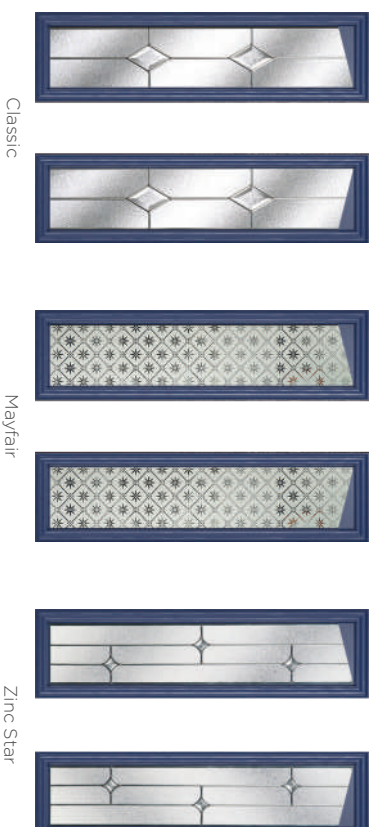

3 Decorative Glass Options

Classic

Mayfair

Zinc Star

6 **Build your own door at compdoor.co.uk**

White

Cream

Foiled White

Agate Grey

Anthracite

French Grey

Schwarzbraun

Black

Duck Egg

Blue

Green

Chartwell

Red

Foiled
Rosewood

Foiled
Irish Oak

Foiled
Golden Oak