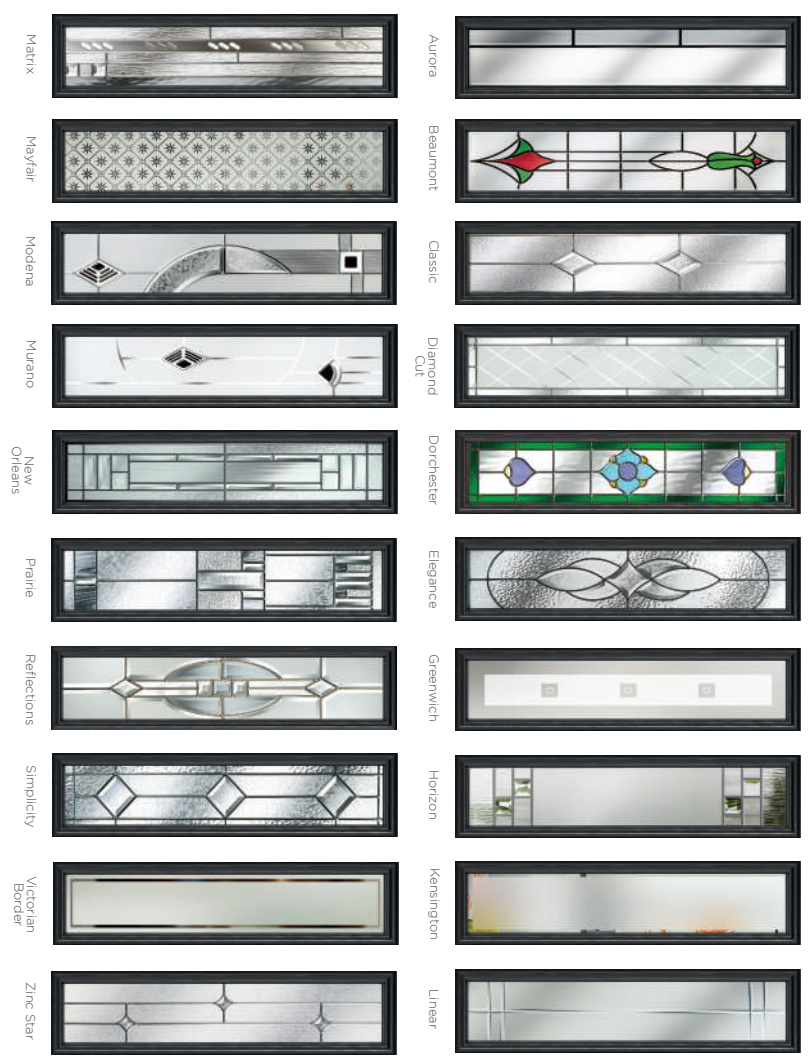

A Timeless Classic

It's the most popular door style in the UK for a reason - because it works with just about every house type.

20 Decorative Glass Options

Whitmore Glazed
Colour - Black
Glass - Mayfair

4 **Build your own door at compdoor.co.uk**

White

Cream

Foiled White

Agate Grey

Anthraxite

French Grey

Schwarzbraun

Black

Duck Egg

Blue

Green

Chartwell

Red

Foiled Rosewood

Foiled Irish Oak

Foiled Golden Oak