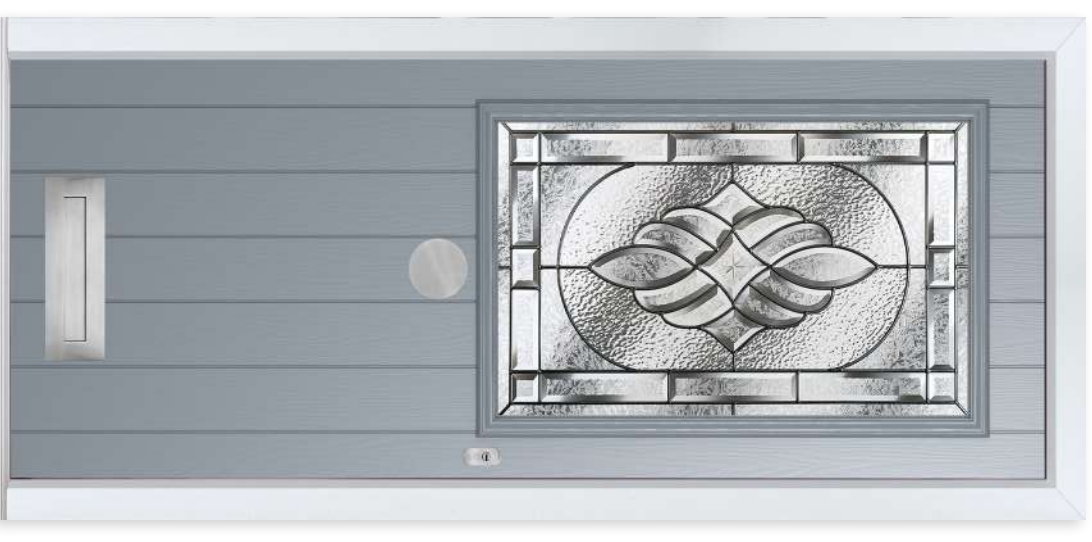

Clifton

Colour - French Grey
Glass - Elegance

This door is available with or without grooves

Learn more about these styles at compdoor.co.uk