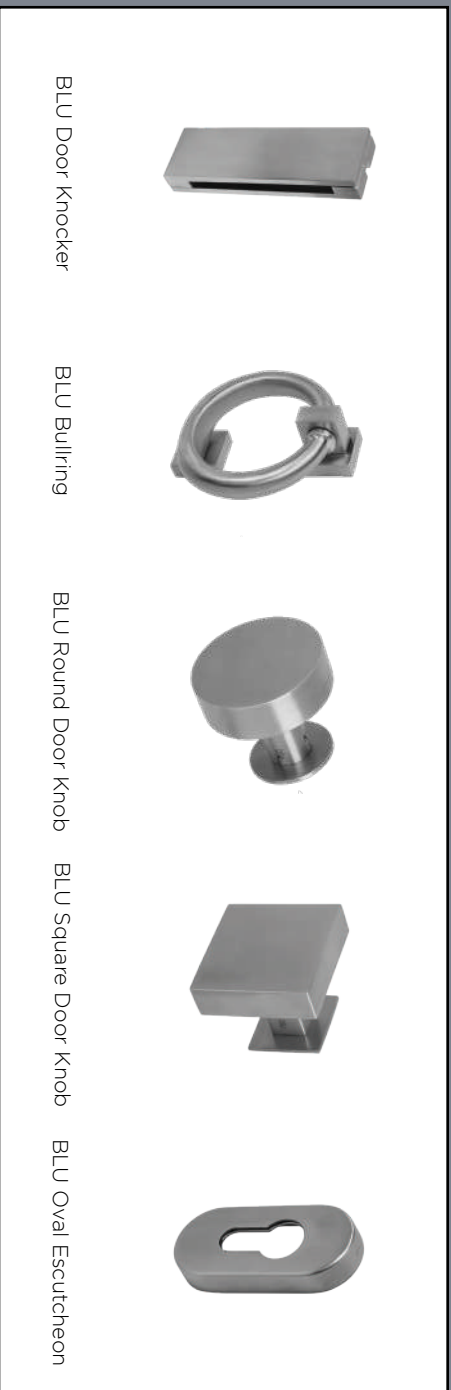

Coastal BLU

Our Coastal range of handle, knocker and letterplate upgrades have been designed for enhanced performance and durability and are arguably the best quality on the market. The BLU range of suited hardware is made from 316 marine grade stainless steel, compared to the industry-standard of 304, giving it the best long-term resistance to corrosion in coastal locations, supported by a 'best in class' lifetime guarantee.