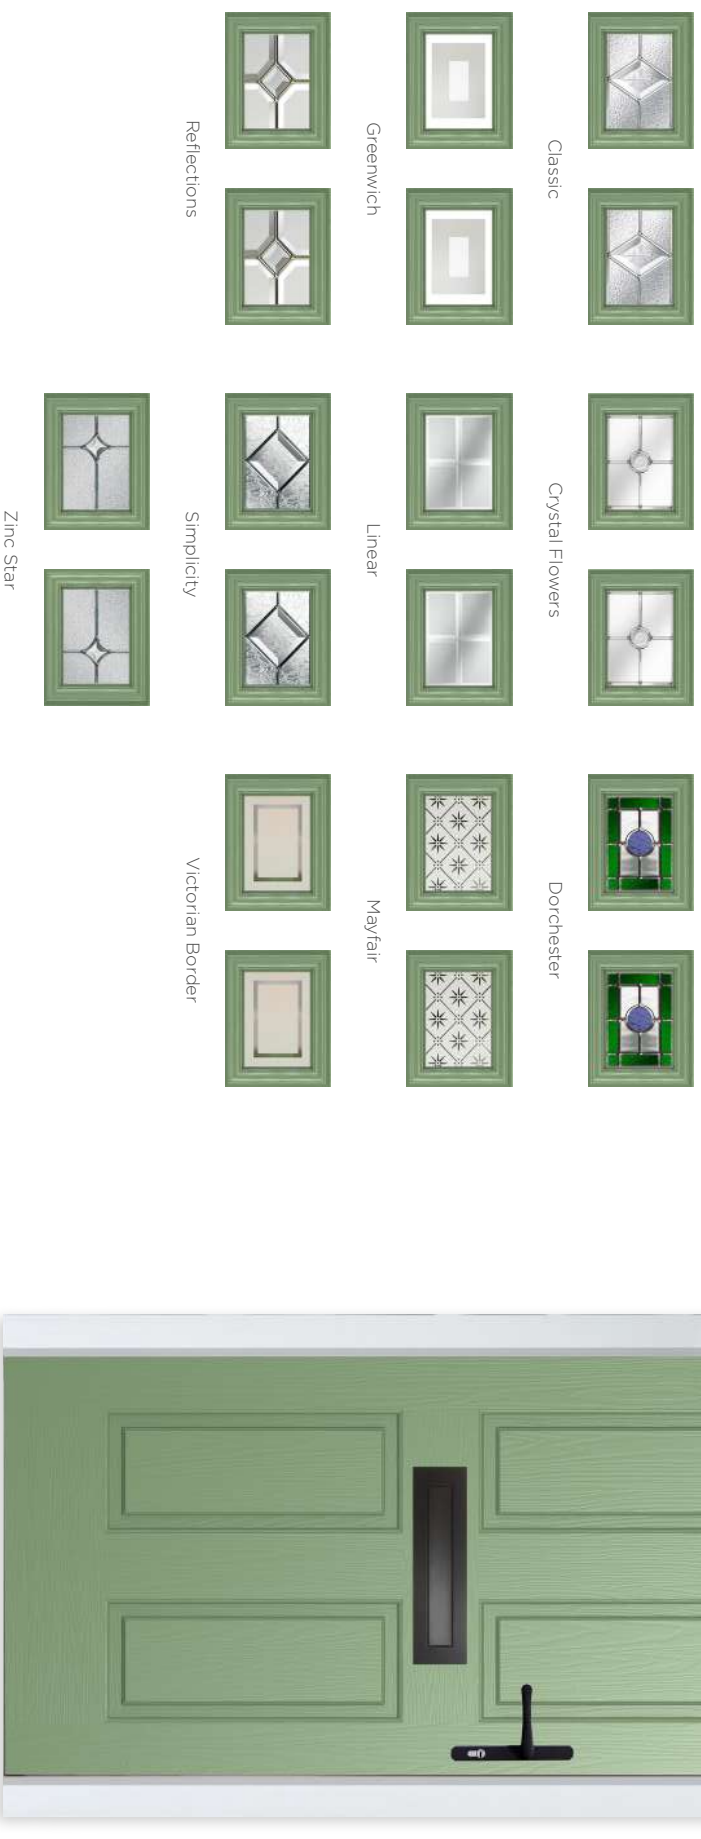

Foiled
Rosewood

Foiled
Irish Oak

Foiled
Golden Oak

Majestic Masterpiece

The Middleton door complements authentic Edwardian and Georgian architecture with the option to include glazing in the top panels.

10 Decorative Glass Options