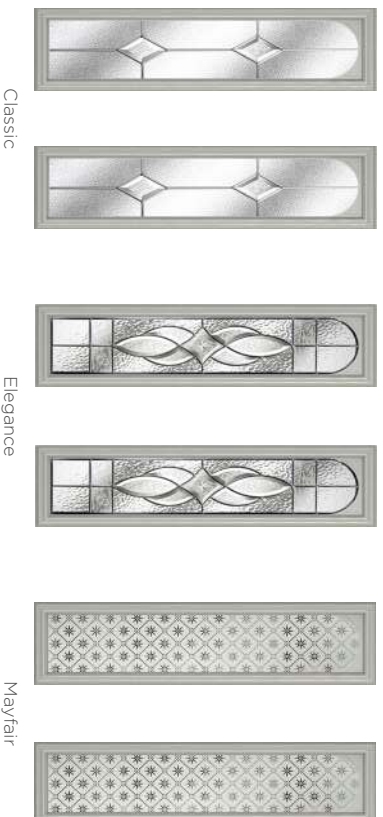

An Elegant Twist

Similar to the Whitmore but with an elegant twist, the Elmhurst offers a softer look with curved arch glazing.

5 Decorative Glass Options

Elmhurst
Colour - Agate Grey
Glass - Prairie

Learn more about these styles at compdoor.co.uk