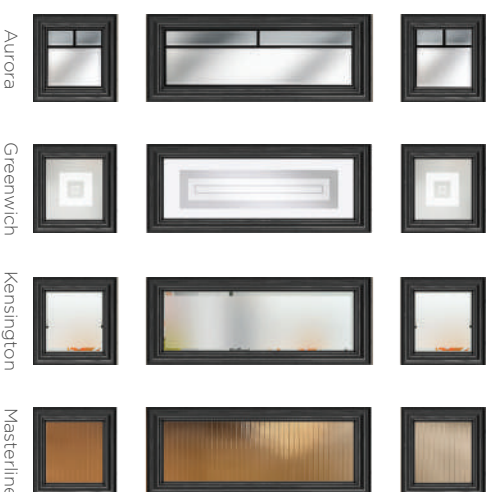

Strength in Style

Our York door pairs perfectly with classic or modern door furniture, such as traditional or bar handles.

4 Decorative Glass Options

York

Colour - Black
Glass - Kensington

This door is available with or without grooves