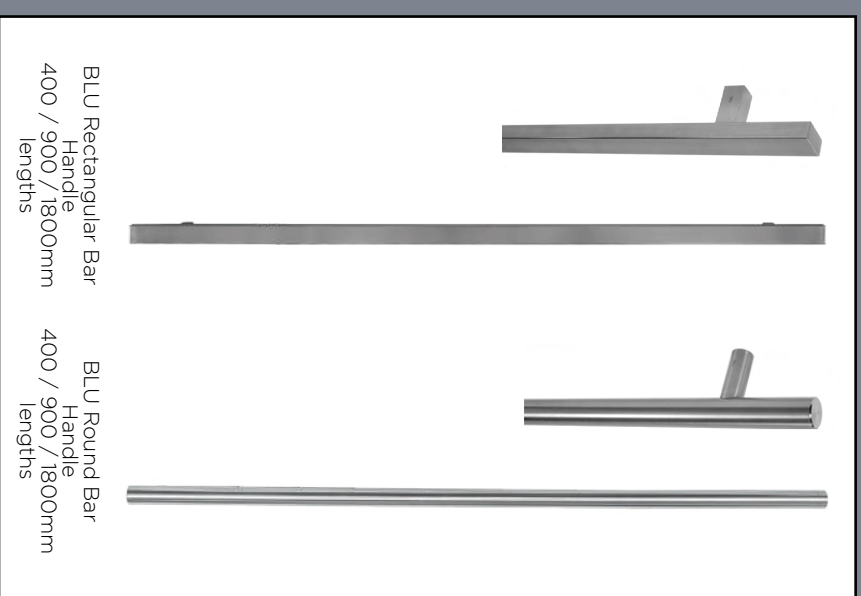

Coastal BLU

Our Coastal range of handle, knocker and letterplate upgrades have been designed for enhanced performance and durability and are arguably the best quality on the market. The BLU range of suited hardware is made from 316 marine grade stainless steel, compared to the industry-standard of 304, giving it the best long-term resistance to corrosion in coastal locations, supported by a 'best in class' lifetime guarantee.