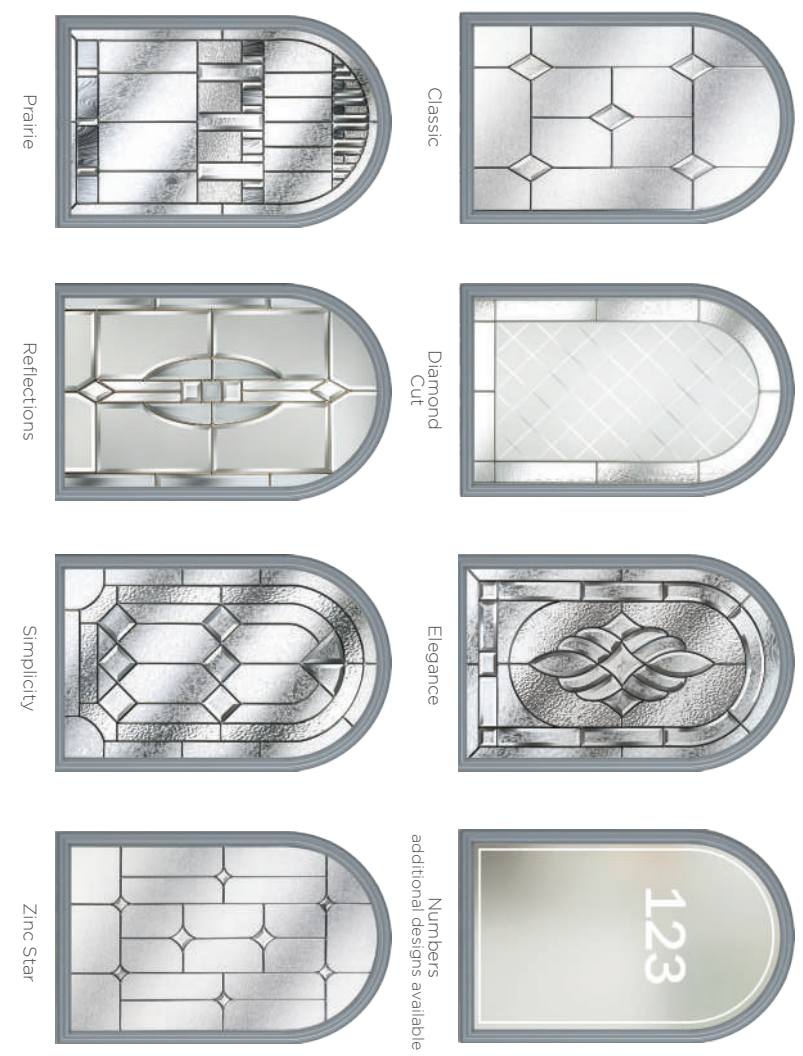

Artistically Arched

Enhance the curve of this glazed panel with your choice of eight compelling glazing options.

8 Decorative Glass Options

Grafton
Colour - French Grey
Glass - Zinc Star

12 **Build your own door at compdoor.co.uk**

- White
- Cream
- Folled White
- Agate Grey
- Anthracite
- French Grey
- Schwarzbraun
- Black
- Duck Egg
- Blue
- Green
- Chartwell
- Red
- Folled Rosewood
- Folled Irish Oak
- Folled Golden Oak