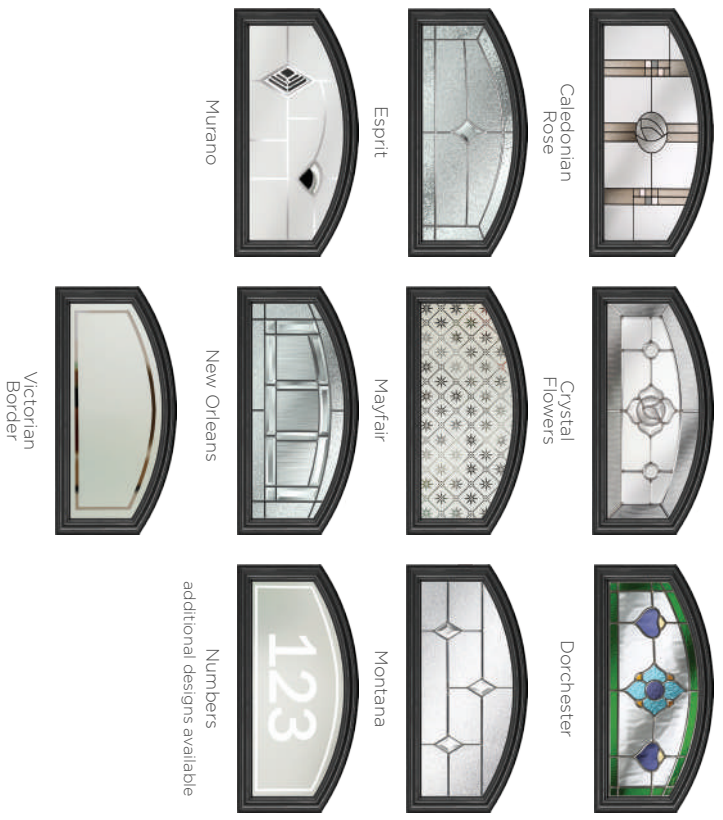

Red

Foiled Rosewood

Foiled Irish Oak

Foiled Golden Oak

Stately Styling

With its glazing aperture set high above long elegant solid panel detailing, the Harlington adds an aspect of grandeur to your home.

10 Decorative Glass Options