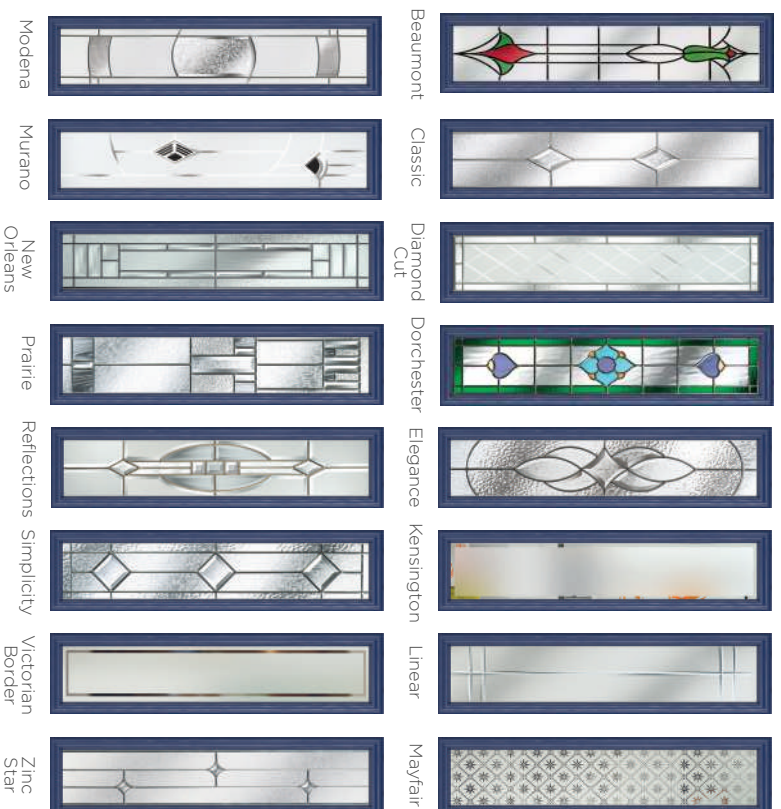

15 Decorative Glass Options

Westminster
Colour - Black
Glass - Victorian Border

32 **Build your own door at compdoor.co.uk**

White

Cream

Foiled White

Agate Grey

Anthracite

Foiled
Rosewood

Foiled
Irish Oak

Foiled
Golden Oak

Magnificent Doors

The Wellington utilises two glazing panels for double visual impact. Combined with a large range of decorative glass options, the Wellington can be adapted to suit almost every style.

15 Decorative Glass Options

Wellington
Colour - Blue
Glass - Mayfair

This door is available with or without grooves

Learn more about these styles at compdoor.co.uk

Great Lengths

We've gone to great lengths to offer this contemporary style door featuring full length glazing which works well when paired with both art deco and modern styles.