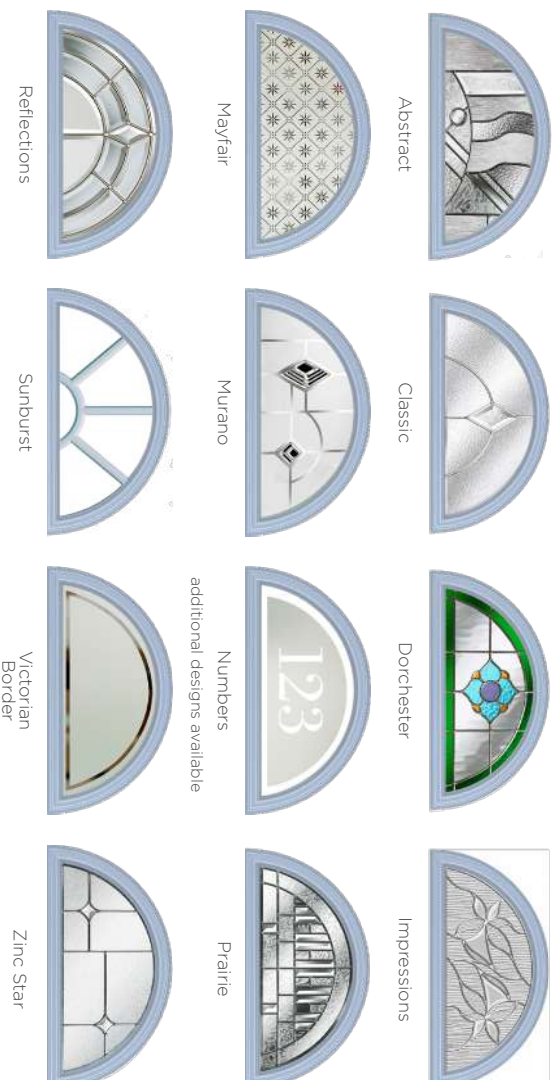

Foiled Rosewood

Foiled Irish Oak

Foiled Golden Oak

Classically Curved

The Winslow features an eye-catching half-moon panel that can either be solid or glazed for the desired effect.

12 Decorative Glass Options