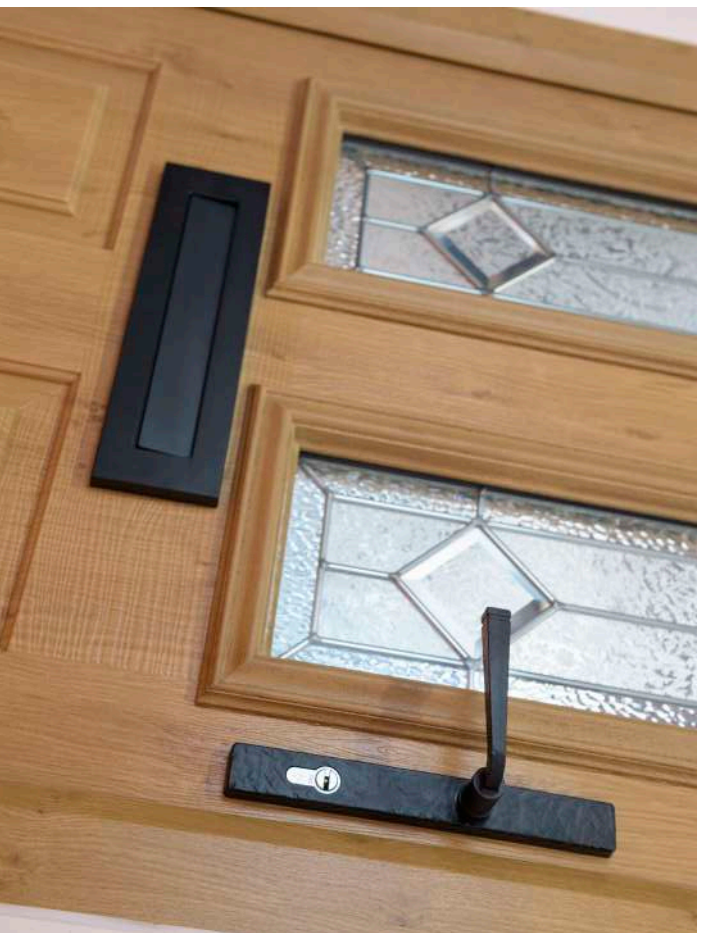

Lock Positioning

Standard Auto-Fire Lock

An automatic multi-point locking system featuring a four self-locking deadbolt latch to provide additional security.

Heritage Auto-Fire Lock

The aesthetics of a traditional rim latch positioning, but incorporates the latest high security auto-fire technology.