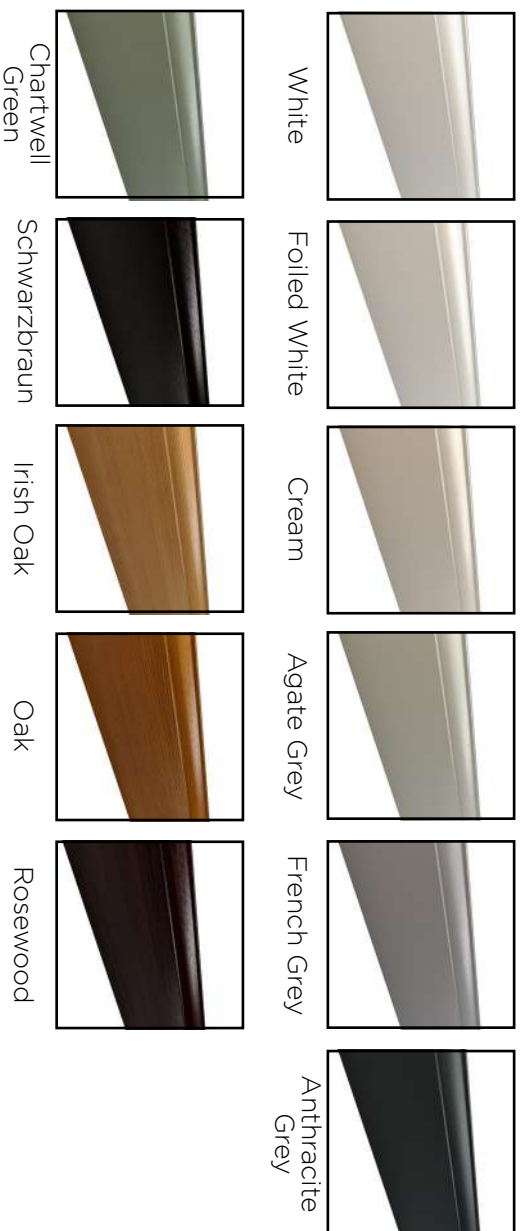

Available in the door styles shown, matched to your specification.

Whitmore Glazed

Elmhurst

Highbury

Middleton 2

Middleton 4

Aston Glazed

Norfolk

York

Rutland & Sutherland

Frame Colours

Outer Frame Options

InvisiEdge Colours

Our technically advanced InvisiEdge system gives a seamless colour edge to the door faces maintaining perfect aesthetics whilst ensuring up to 100% moisture resistance.