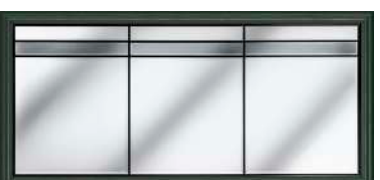

Beautifully Bright

The Walcot door offers a large and bright glazing panel, similar to the Hatton but giving space to include accessories such as a letterbox.

9 Decorative Glass Options

Aurora