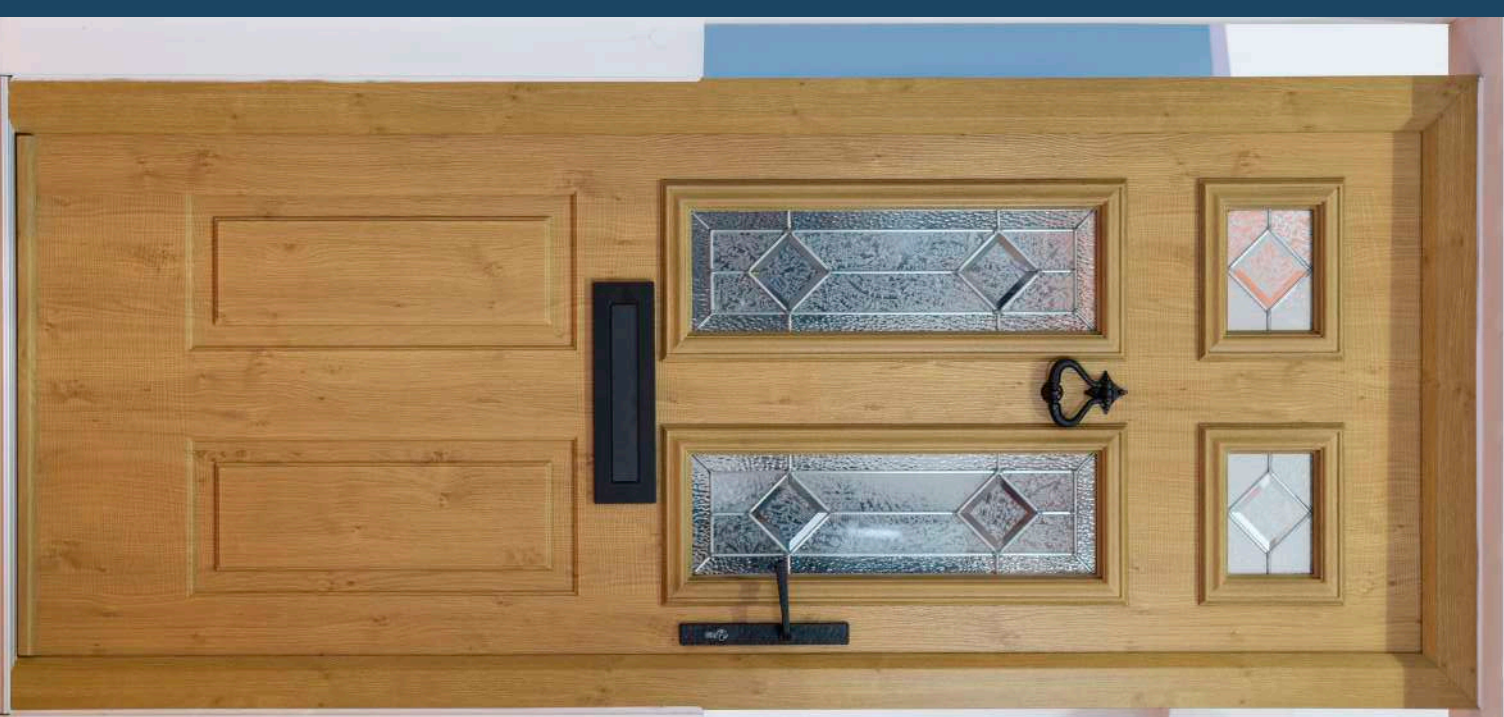

WELCOME HOME

Discover why more and more people
are choosing **COMP DOOR**

A Comprehensive set of features

- ✔ Over 250 colour combinations inside & out
- ✔ 48mm solid timber core
- ✔ Outstanding 1.4 W/m²K U-value
- ✔ Highly advanced secure locking system
- ✔ Chamfered or sculptured frames
- ✔ All locks compliant to PAS-24: 2016
- ✔ ABS security cylinder as standard