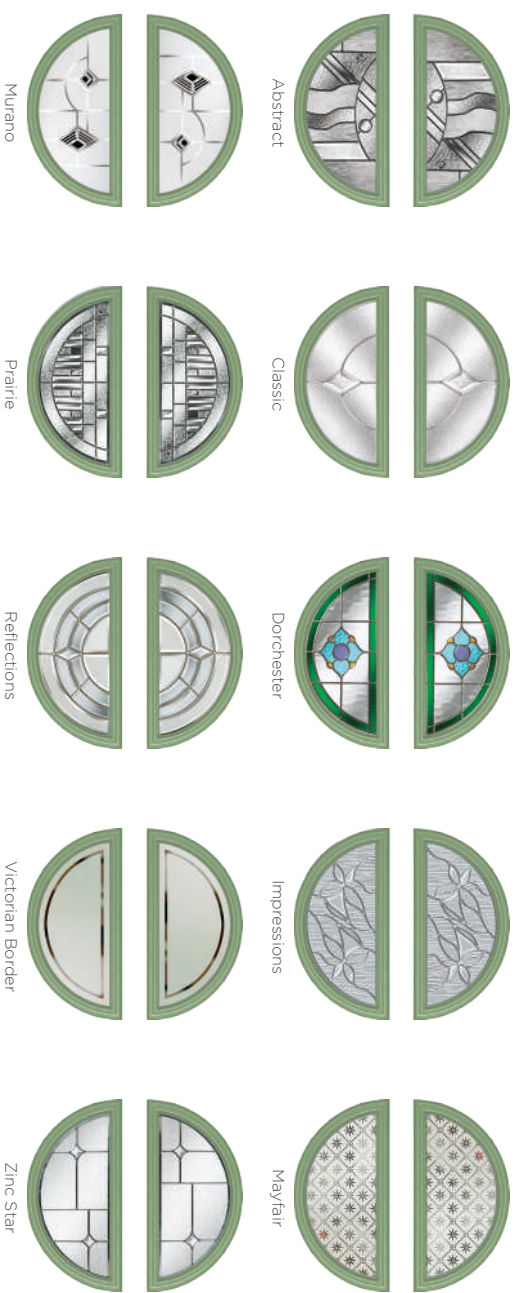

The All Rounder

The Kent door really is unique with its glazing design almost going full circle. This style looks equally good with one of the comprehensive glass designs as it does with simple satin glass.

10 Decorative Glass Options

Kent

Colour - Chartwell Green
Glass - Classic

This door is available with or without grooves

30 Build your own door at compdoor.co.uk

White

Cream

Foiled White

Agate Grey

Anthracite

French Grey

Schwarzbraun

Black

Duck Egg

Blue

Green

Chartwell

Red

Foiled Rosewood

Foiled Irish Oak

Foiled Golden Oak