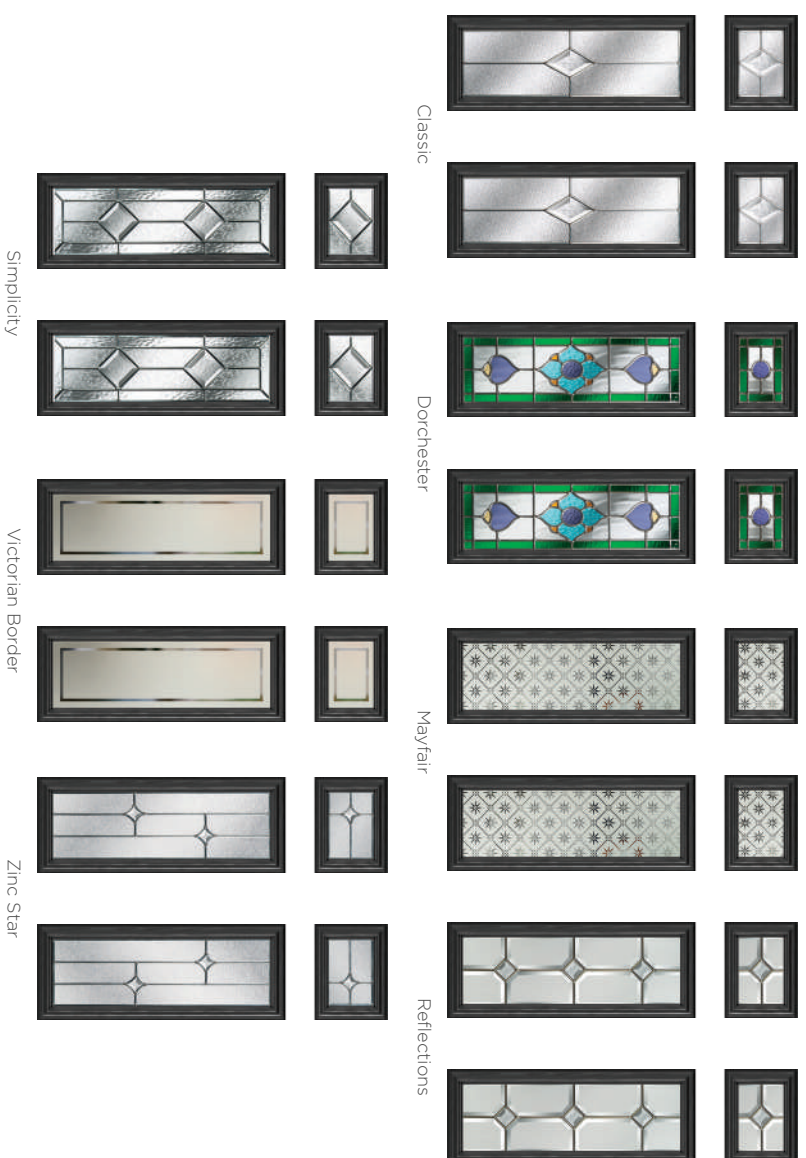

Classical Elegance

Following in the Middleton theme, this door gives the option of letting in more light with the inclusion of 4 glazing panels.

7 Decorative Glass Options

Middleton
Colour - Black
Glass - Dorchester

8 **Build your own door at compdoor.co.uk**

White

Cream

Foiled White

Agate Grey

Anthracte

French Grey

Schwarzbraun

Black

Duck Egg

Blue

Green

Chartwell

Red

Foiled Rosewood

Foiled Irish Oak

Foiled Golden Oak